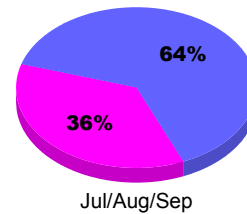

YTD Status Quo Clubs 2011-2012

Status Quo Clubs Compared to Status Quo Members

Legend: Status Quo Clubs (Cyan), Total Status Quo Members (Green)

MEMBERSHIP

Membership Results
2011-2012

Membership
2010-2011

Month	Net Memb Goal	Actual New Memb	Actual Dropped Memb	Gain/Loss of Memb	Gain/Loss of Memb
Jul/Aug/Sep		57	-45	12	-16
Totals		57	-45	12	-16

Membership Results 2011-2012

Goal, New, Dropped, Gain/Loss

Legend: Goal (Cyan), Actual (Green), Dropped (Yellow), Gain Loss (Magenta)

Comparison of Membership Gain/Loss

Current Year Compared to the Previous Year

Legend: Current Year (Cyan), Previous Year (Green)

Gender Comparison 2011-2012

Legend: Male (Blue), Female (Magenta)